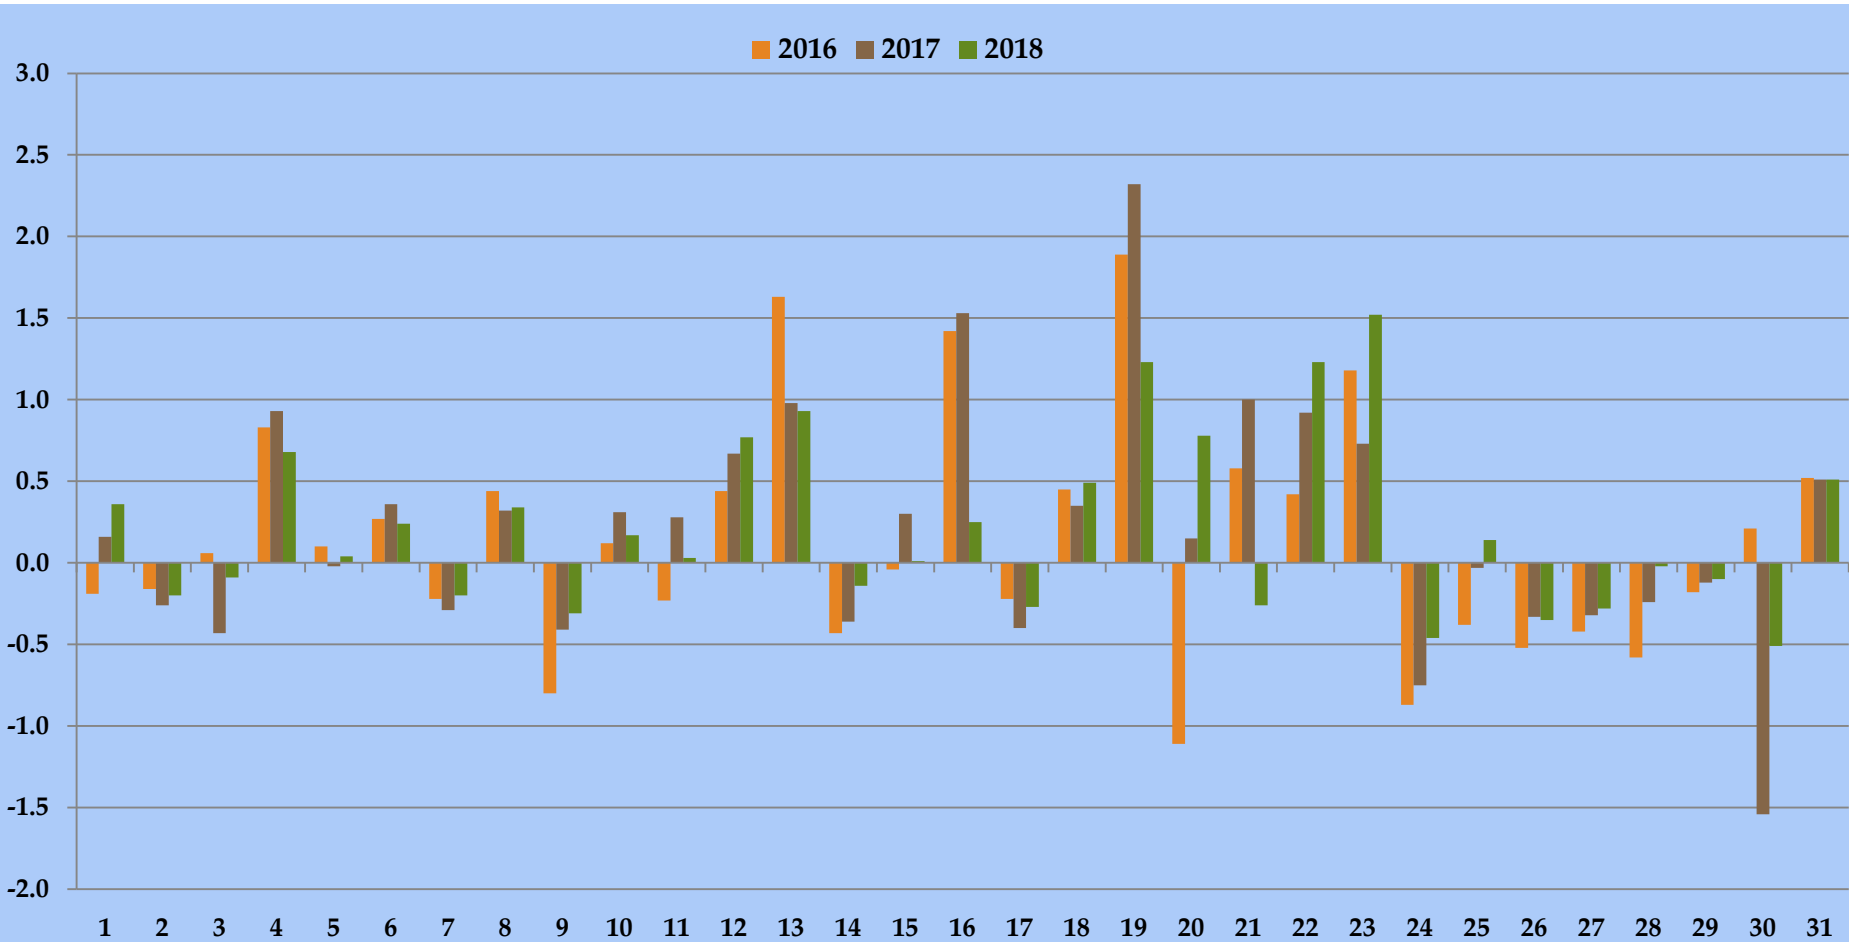

WEIGHTED CASELOAD

2018 Graphs

**Administrative
Office of the Courts**

ADDITIONAL JUDGE NEED PER DISTRICT 5 YEARS

ADDITIONAL JUDGE NEED PER DISTRICT 3 YEARS

5-Year Average Judge Need per District

**JUDGE
NEED**
5-Year Avg.
By District

**Administrative
Office of the Courts**

3-Year Average Judge Need per District

JUDGE NEED

3-Year Avg.
By District

Administrative
Office of the Courts

2018 Judge Need per District

**JUDGE
NEED**
2018
By District