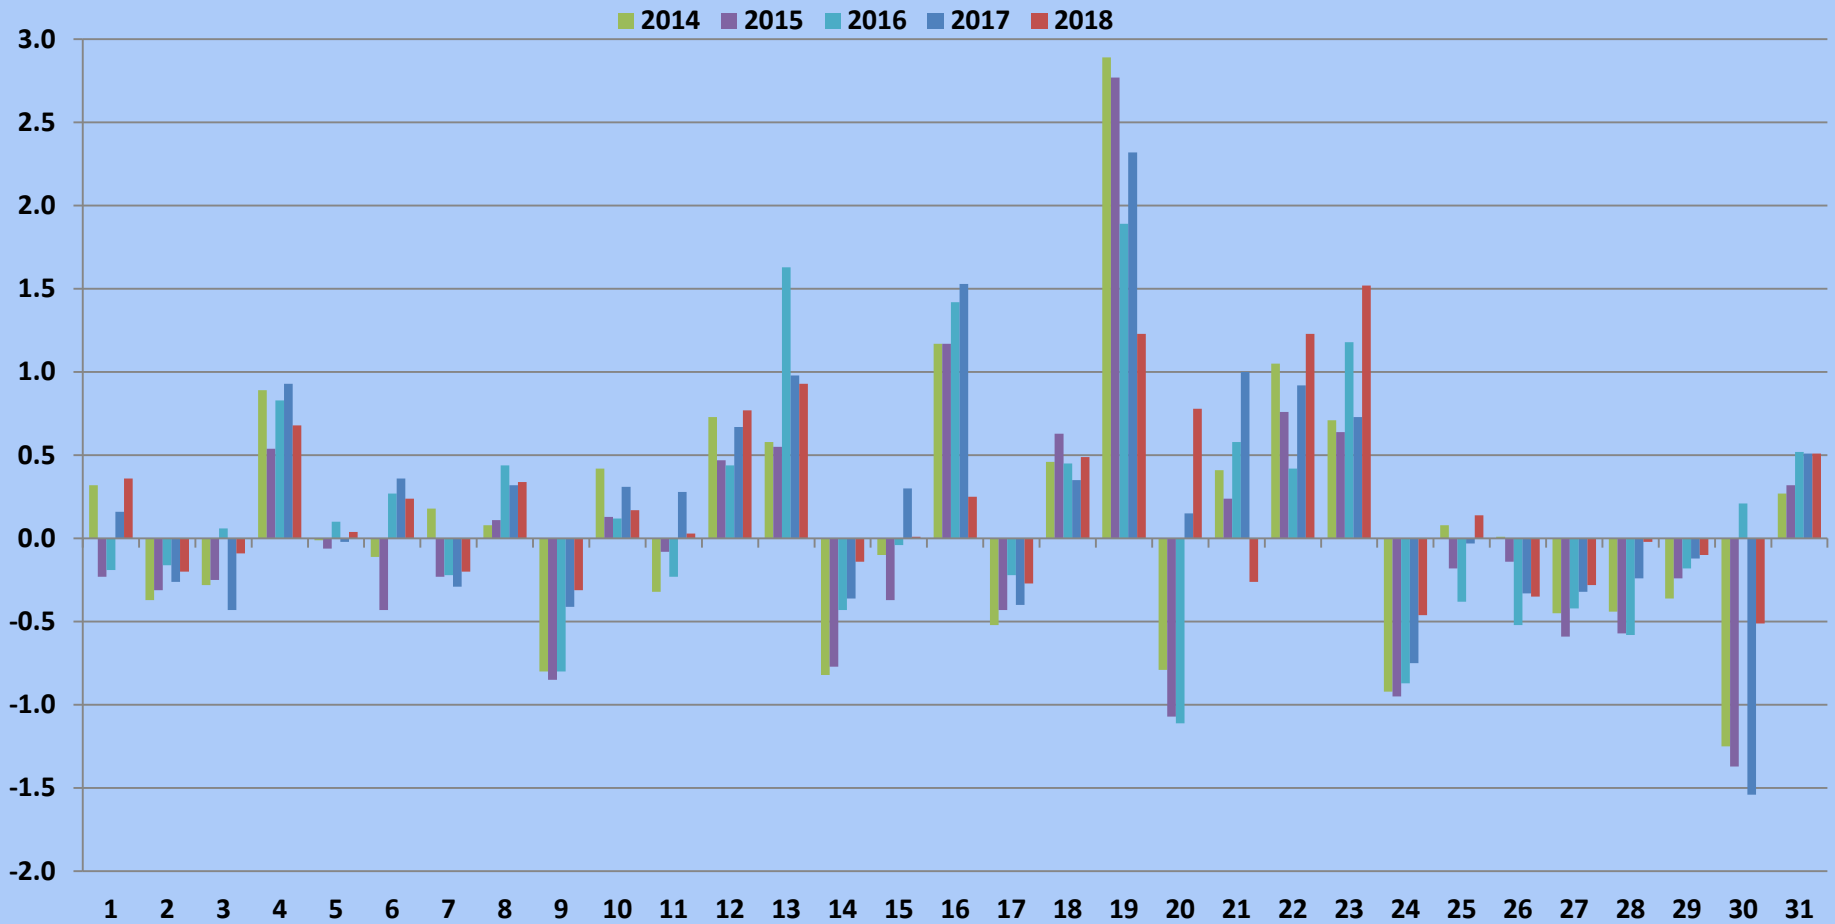

WEIGHTED CASELOAD

2018 Graphs

**Administrative
Office of the Courts**

ADDITIONAL JUDGE NEED PER DISTRICT 5 YEARS

ADDITIONAL JUDGE NEED PER DISTRICT 3 YEARS

5-Year Average Judge Need per District

**JUDGE
NEED**
5-Year Avg.
By District

**Administrative
Office of the Courts**

3-Year Average Judge Need per District

JUDGE NEED

3-Year Avg.
By District

Administrative
Office of the Courts

2018 Judge Need per District

**JUDGE
NEED**
2018
By District