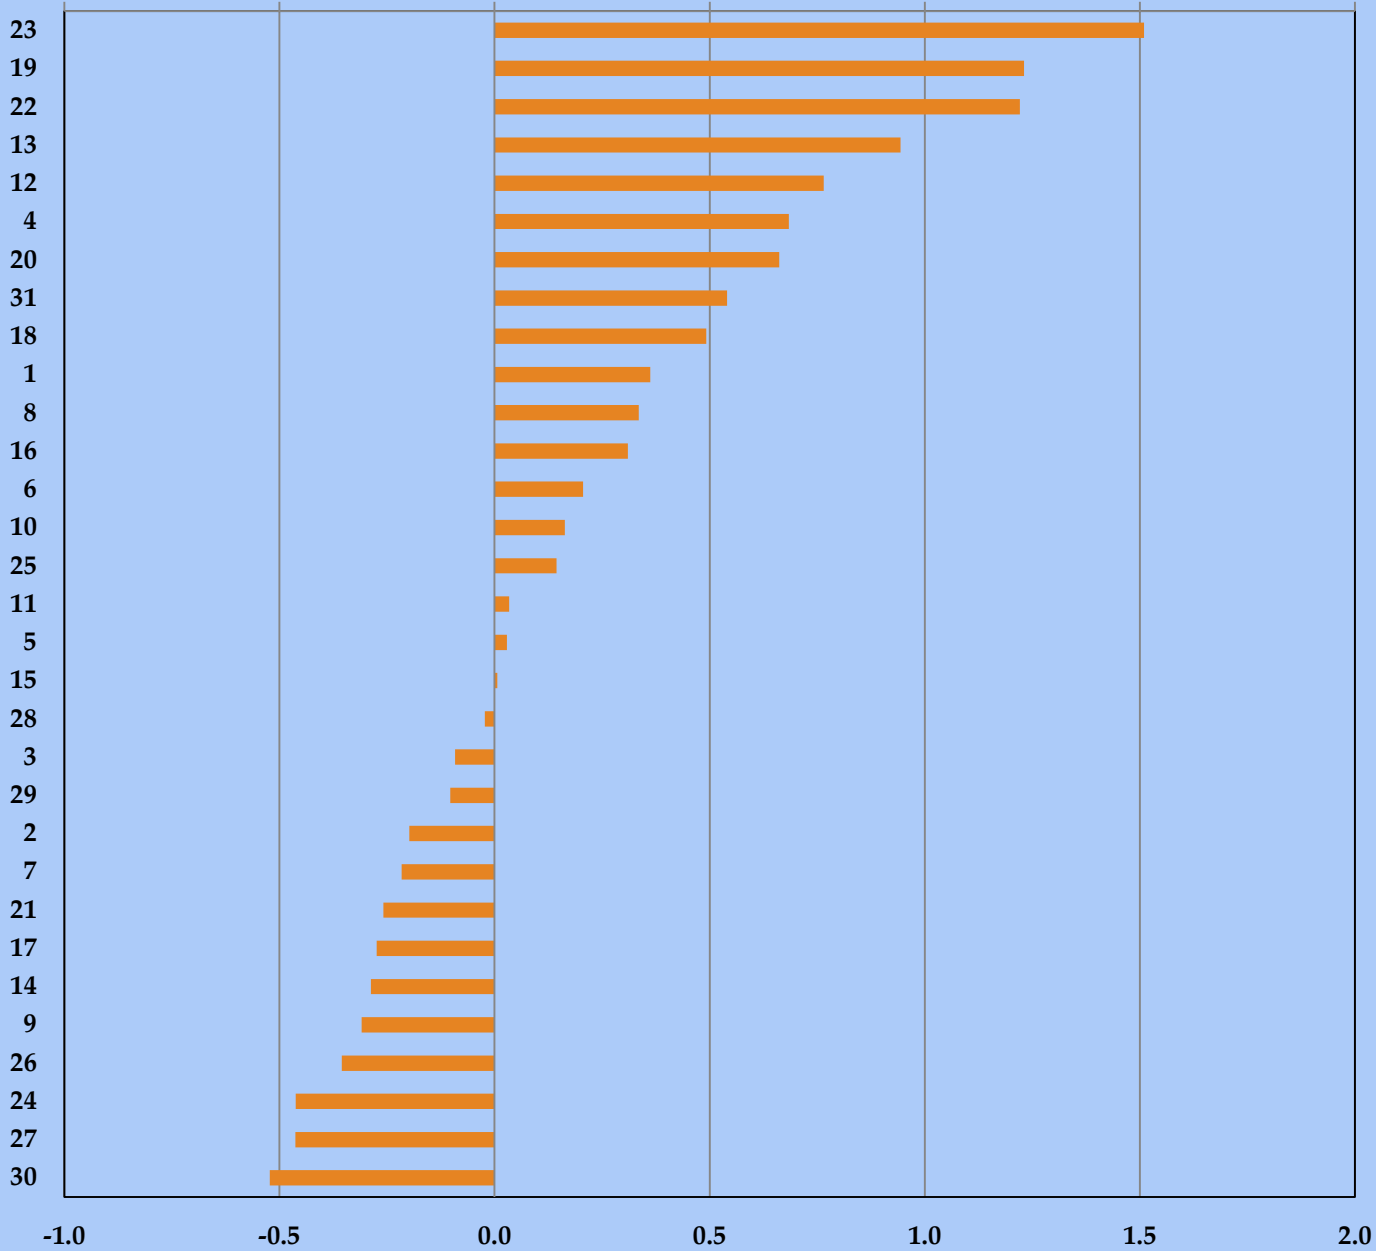

WEIGHTED CASELOAD

2018 Graphs

**Administrative
Office of the Courts**

ADDITIONAL JUDGE NEED PER DISTRICT 5 YEARS

ADDITIONAL JUDGE NEED PER DISTRICT 3 YEARS

5-Year Average Judge Need per District

**JUDGE
NEED**
5-Year Avg.
By District

**Administrative
Office of the Courts**

3-Year Average Judge Need per District

JUDGE NEED

3-Year Avg.
By District

Administrative
Office of the Courts

2018 Judge Need per District

**JUDGE
NEED**
2018
By District