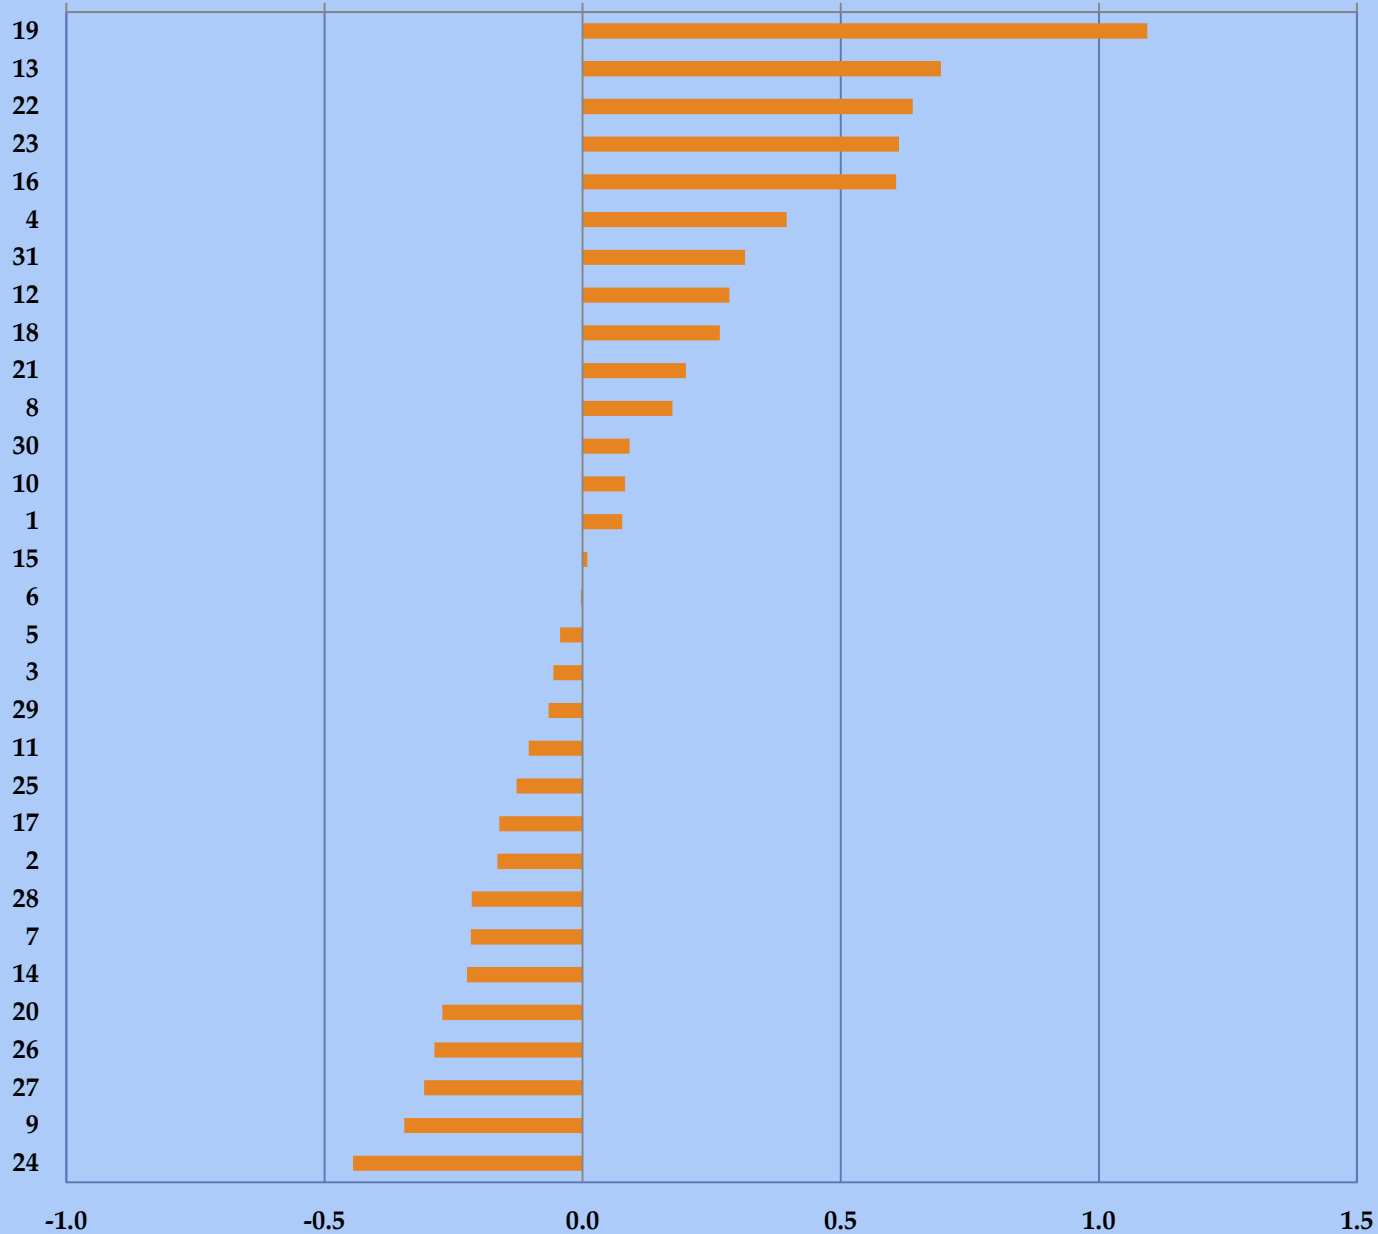

WEIGHTED CASELOAD

2018 Graphs

**Administrative
Office of the Courts**

ADDITIONAL JUDGE NEED PER DISTRICT 5 YEARS

ADDITIONAL JUDGE NEED PER DISTRICT 3 YEARS

5-Year Average Judge Need per District

**JUDGE
NEED**
5-Year Avg.
By District

**Administrative
Office of the Courts**

3-Year Average Judge Need per District

JUDGE NEED

3-Year Avg.
By District

Administrative
Office of the Courts

2018 Judge Need per District

**JUDGE
NEED**
2018
By District