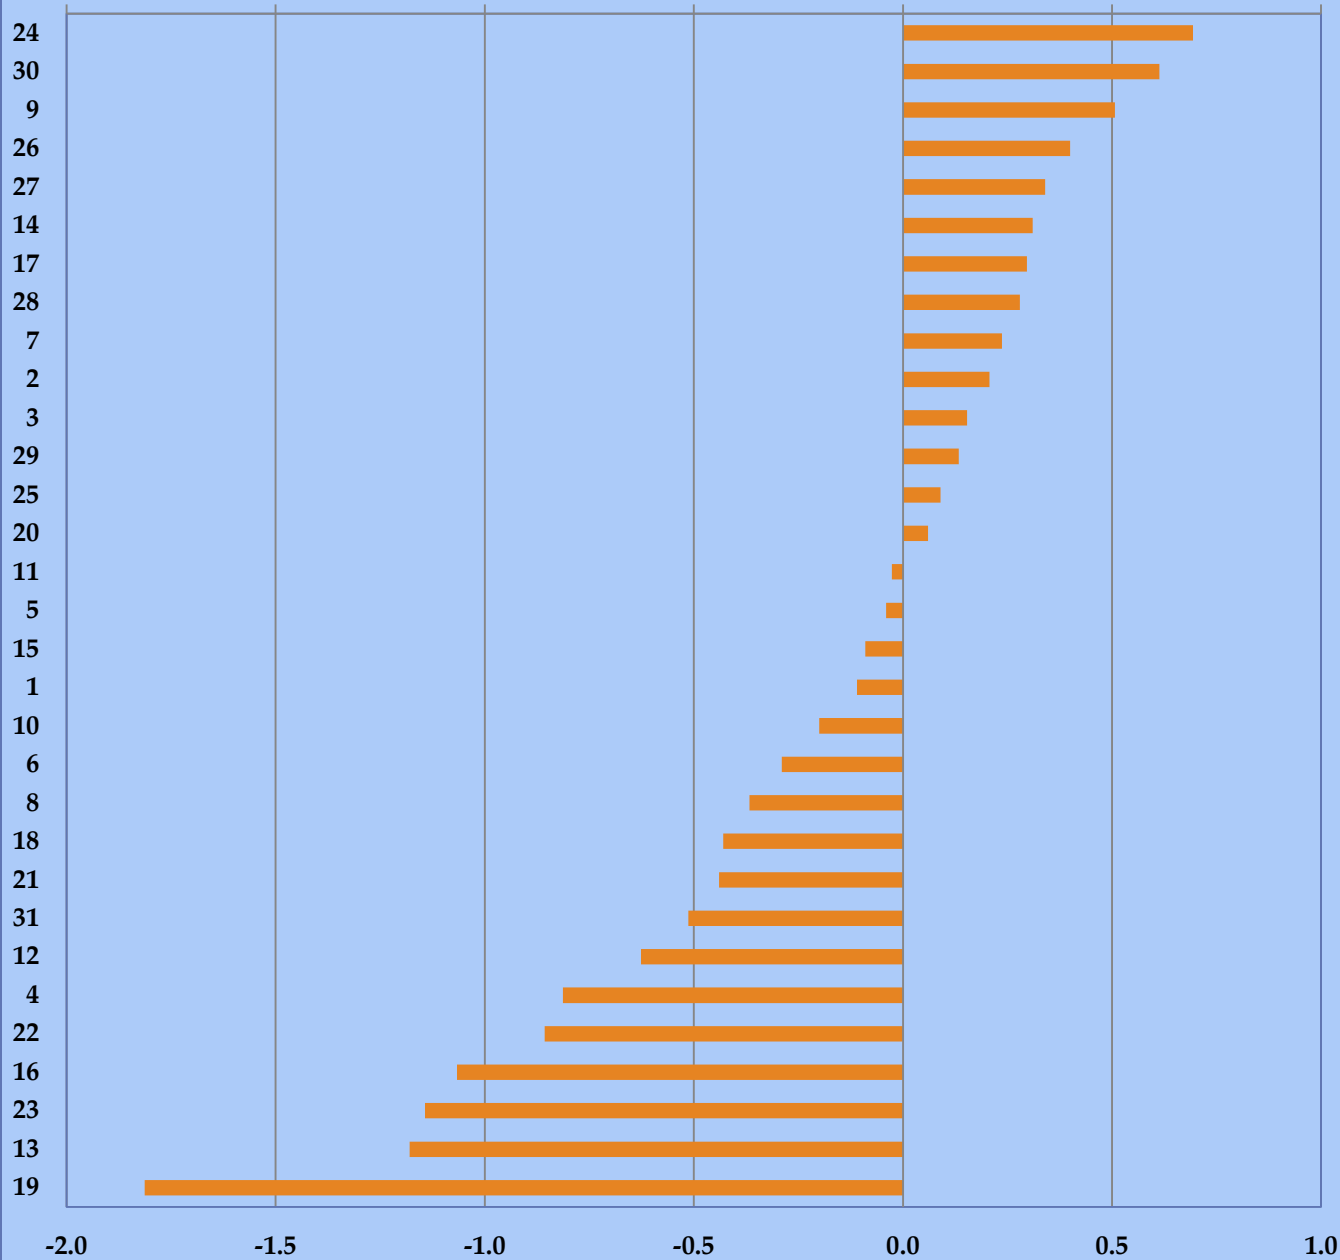

WEIGHTED CASELOAD

2018 Graphs

**Administrative
Office of the Courts**

ADDITIONAL JUDGE NEED PER DISTRICT 5 YEARS

ADDITIONAL JUDGE NEED PER DISTRICT 3 YEARS

5-Year Average Judge Need per District

**JUDGE
NEED**
5-Year Avg.
By District

**Administrative
Office of the Courts**

3-Year Average Judge Need per District

JUDGE NEED

3-Year Avg.
By District

Administrative
Office of the Courts

2018 Judge Need per District

**JUDGE
NEED**
2018
By District